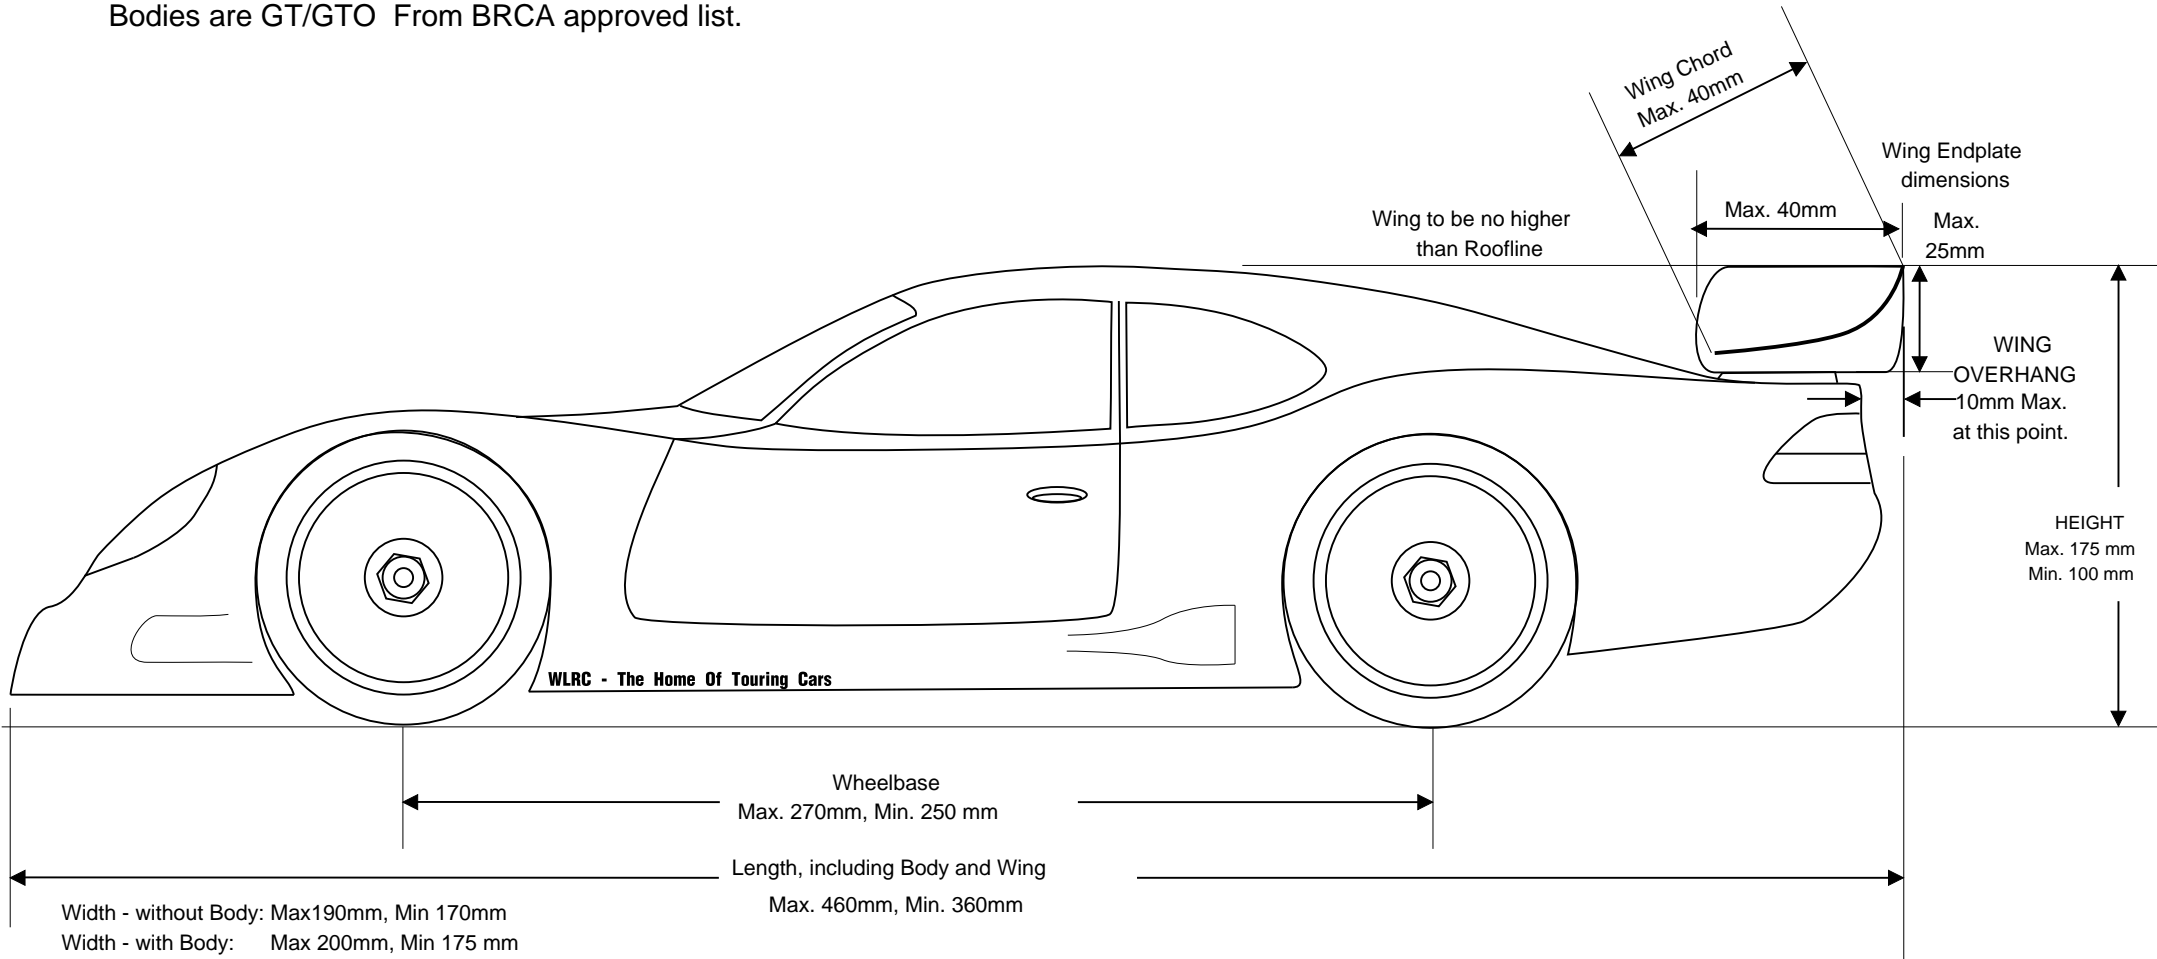

Bodies are GT/GTO From BRCA approved list.

Wheels:

Width: Max 26mm, Min 18mm.

Diameter: Max. 50mm.

Tyres: Max. Width 26mm.

Weight: Minimum 1500 grams, (3 pounds 5 ounces)

This is a Guide Only, for full details see BRCA Handbook.