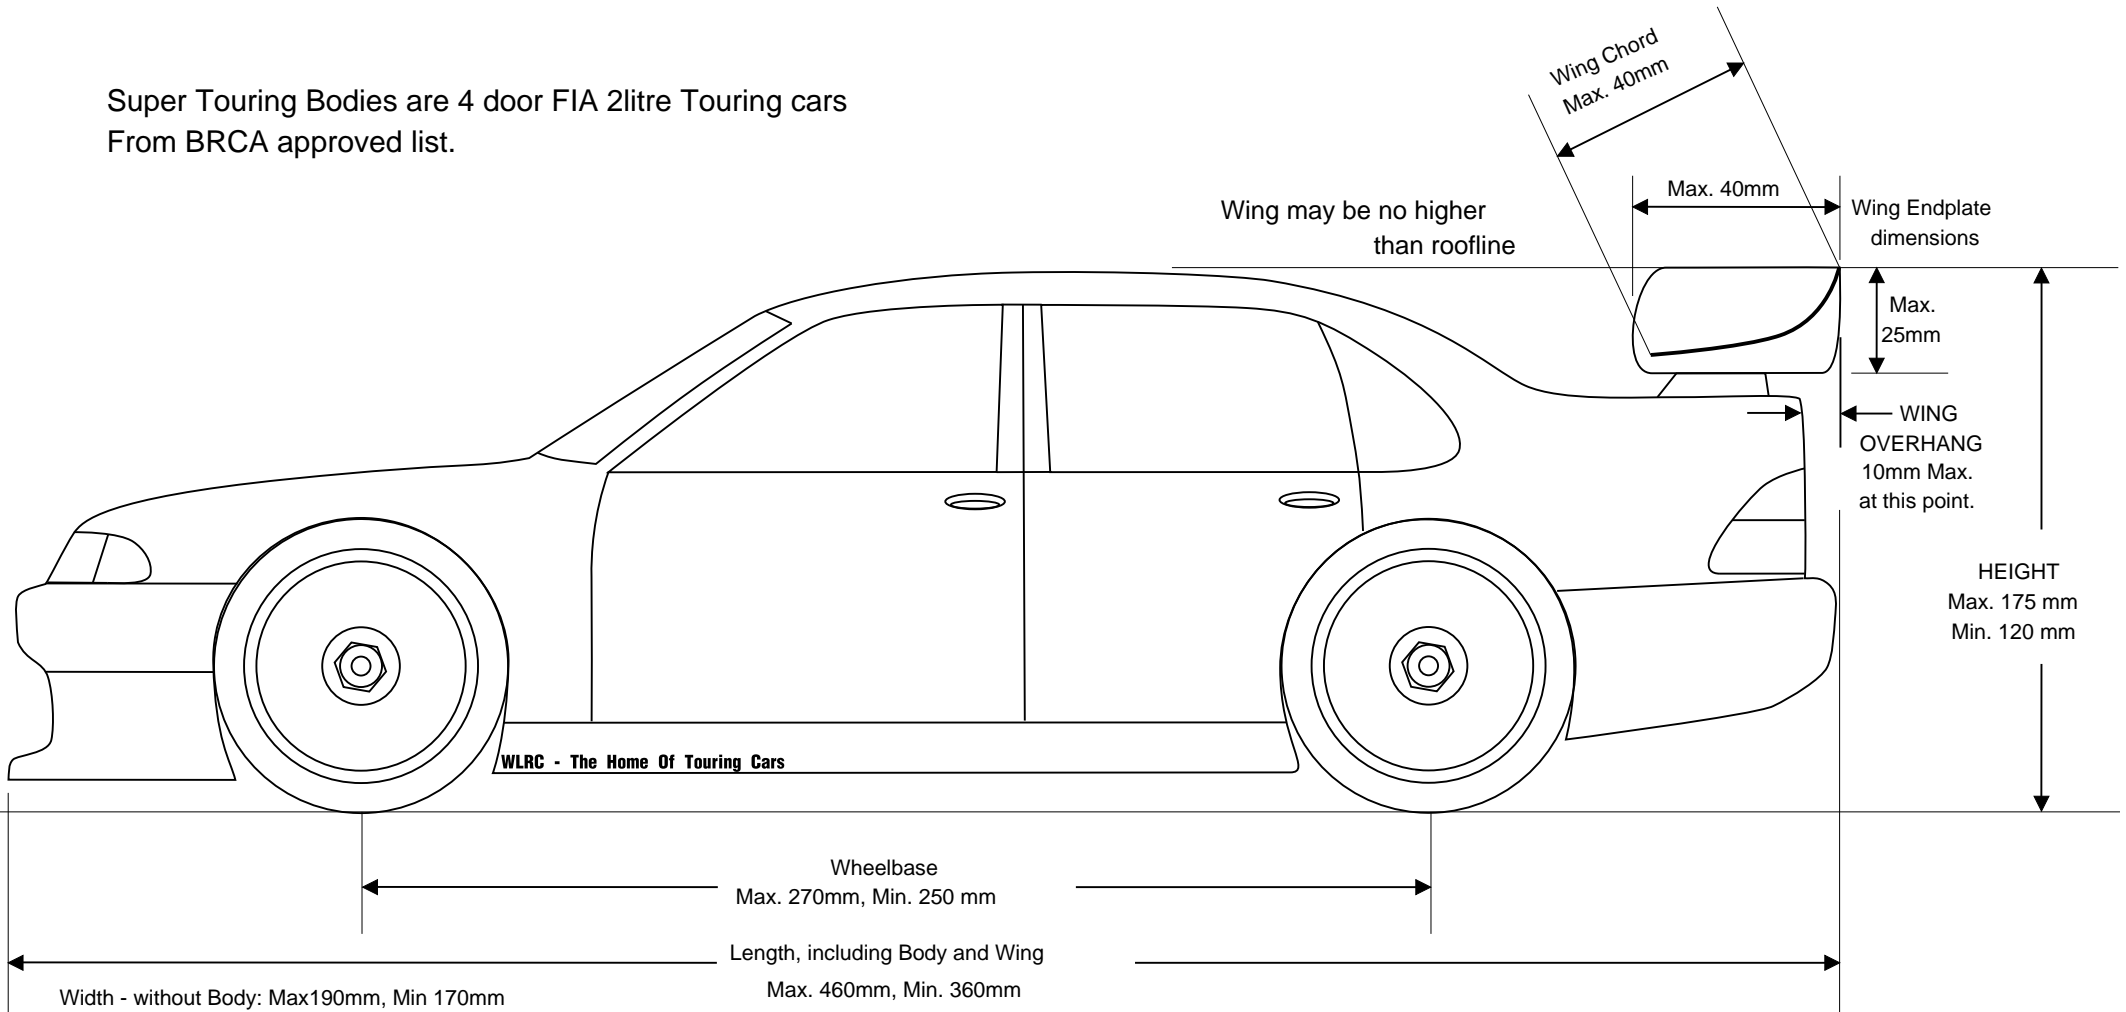

Super Touring Bodies are 4 door FIA 2litre Touring cars  
From BRCA approved list.

Width - without Body: Max 190mm, Min 170mm  
Width - with Body: Max 200mm, Min 175 mm  
Width of rear wing (Inc. Endplates) Max. 185mm, Min 125mm.

**Wheels:**

Width: Max 26mm, Min 18mm.

Diameter: Max. 50mm.

**Tyres:** Max. Width 26mm.

**Weight:** Minimum 1500 grams, (3 pounds 5 ounces)

**This is a Guide Only, for full details see BRCA Handbook.**