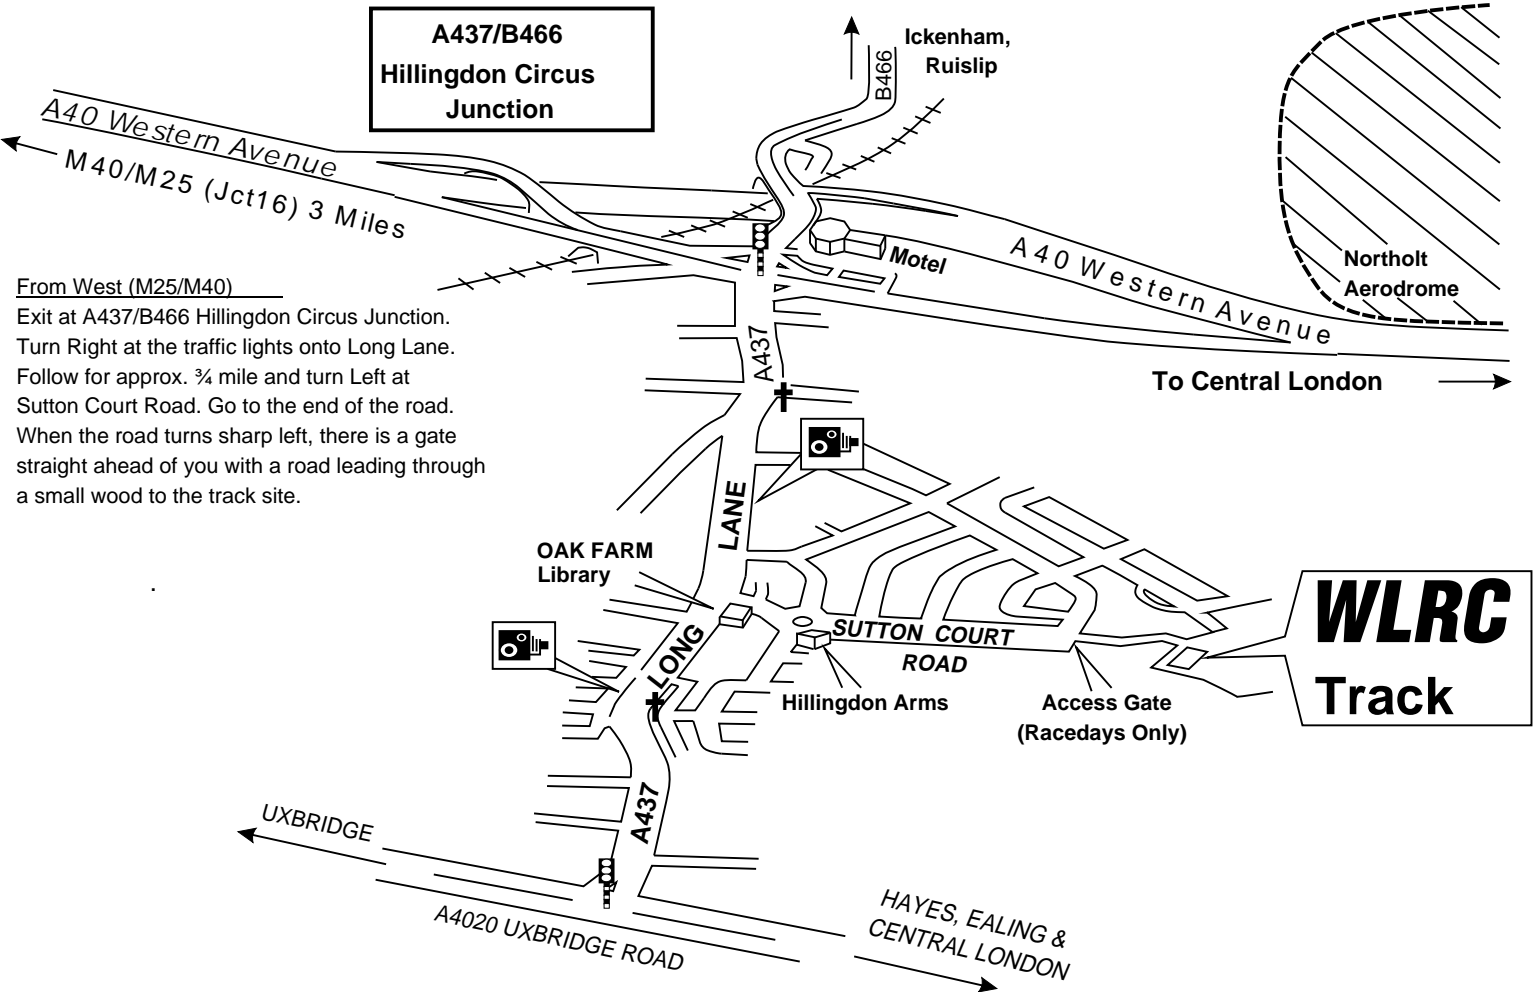

# TRACK LOCATION MAP

Track Address: Sutton Court Road, off Long Lane,

Hillingdon, Middlesex.

OS Map Ref: TC 084835

**PLEASE DRIVE SLOWLY AND CAREFULLY WHEN ENTERING AND LEAVING THE TRACK**

**THIS IS A PUBLIC PARK AND THERE ARE CHILDREN AND ANIMALS**

**IN THE SURROUNDING AREAS**

### Directions:

From the East (A40 from Central London & North Circular Road)  
Take the slip road for A437/B466 immediately after Northolt Aerodrome.

Turn left at the traffic lights onto Long Lane.

Follow for approx. ¼ mile & turn left into Sutton Court Road.

### From West (M25/M40)

Exit at A437/B466 Hillingdon Circus Junction.

Turn Right at the traffic lights onto Long Lane.

Follow for approx. ¼ mile and turn Left at

Sutton Court Road. Go to the end of the road.